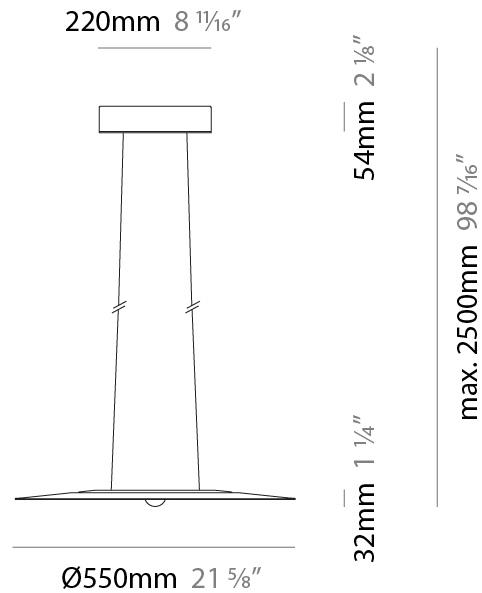

PROJECT	_____
TYPE	_____
SPECIFIER	_____
QUANTITY	_____
DATE	_____

PASSEPARTOUT SUSPENSION

D31022-

base number _____
Finish Options _____

1. To build a product code in our configurator select the specify button on the base model # product page
2. To build a manual product code on this datasheet choose from the options listed below in blue font and add the suffix to the base model #

GENERAL

Series: Passepartout
Brand: Cini & Nils
Division: Design
Mounting Type: Suspension
Mounting Location: Ceiling
Subcategory: Pendant

PHYSICAL

Shape: Round
Diameter (mm): 550
Diameter (in): 21 ⁵/₈
Height (mm): 32
Height (in): 1 ¹/₄
Max. Overall Height (mm): 2500
Max. Overall Height (in): 98 ⁷/₁₆
Light Distribution: Direct / Indirect
Weight (kg): 6.3
Weight (lbs): 5.07
Fixture Finish: MWH / MBK / PCH / PGO / MSI / MGD
Fixture Material: Aluminum

ELECTRICAL

Lamp Type: LED
Input Wattage (W): 29
Total Output Wattage (W): 12.6 (Dir) / 14.9 (Ind)
Dimming: Tri-Mode (Non-Dimming and Phase Dimming (120Vac only) and 0-10V Dimming)
Driver Included: Yes
Driver Location: Integrated
Driver Type: Constant Current - Universal
Driver Class: Class 1
Input Voltage (V): 120 - 277
Constant Current (MA): 350

LED

Number of LEDs: 2
Color Temperature (°K): 2800
Nominal Lumen (lm): 2800
CRI: >90 CRI
Lamp Life (hrs): 50000

OPTICAL

RATINGS AND CERTIFICATIONS

Certified By: Certified for North American Standards
IP rating: IP20